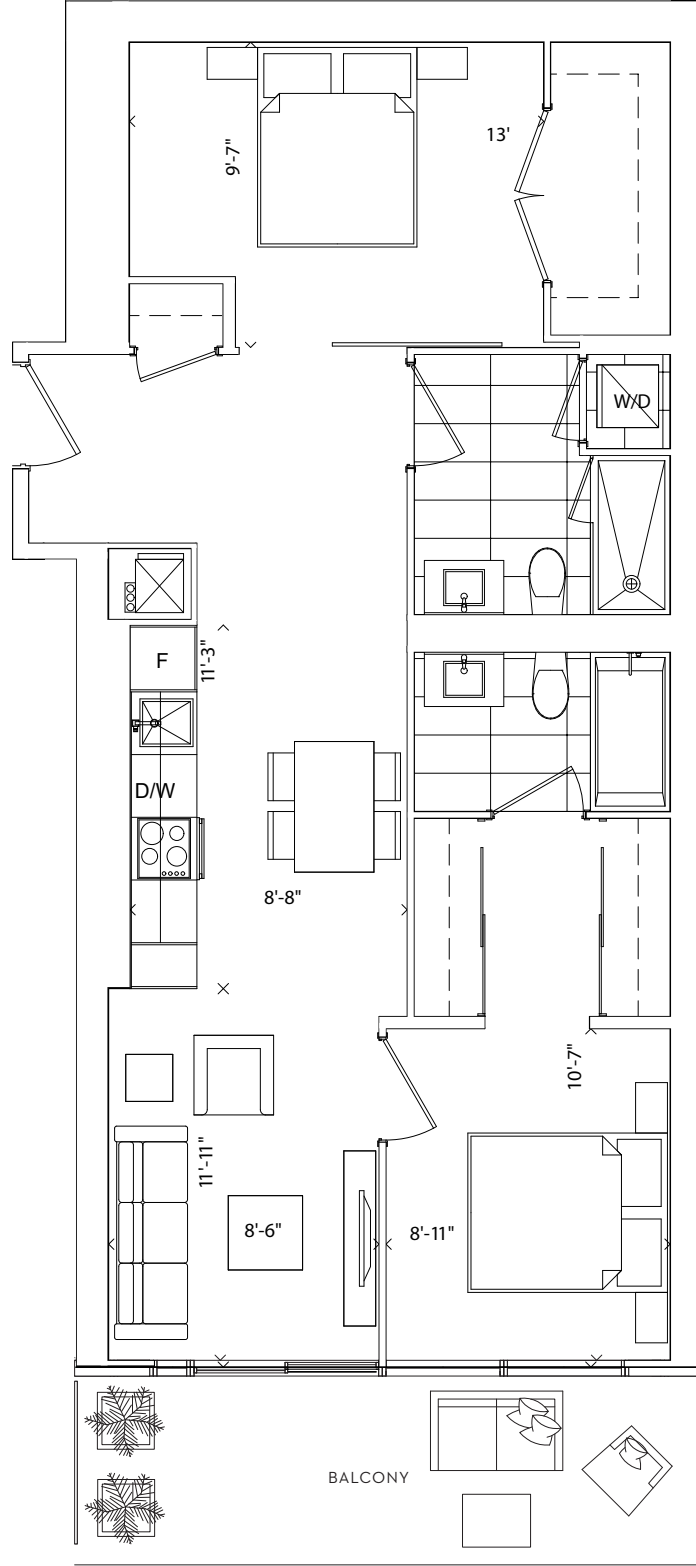

**LAKESHORE**  
TWO BEDROOM  
INTERIOR 847 SF  
BALCONY 107 SF  
**TOTAL 954 SF**

FLOORS 52-72

\*Prices, sizes and specifications subject to change without notice. E.&O.E. The dimensions shown of this plan are approximate and subject to normal construction variances. Actual useable floor space within the unit may vary from any stated floor areas or dimensions on this plan. Furniture is displayed for illustration purposes only and does not necessarily reflect the electrical plan for the suite. Suites are sold unfurnished. For more information on the method used for calculating the floor area of any unit, reference should be made to Builder Bulletin No. 22 published by Tarion.