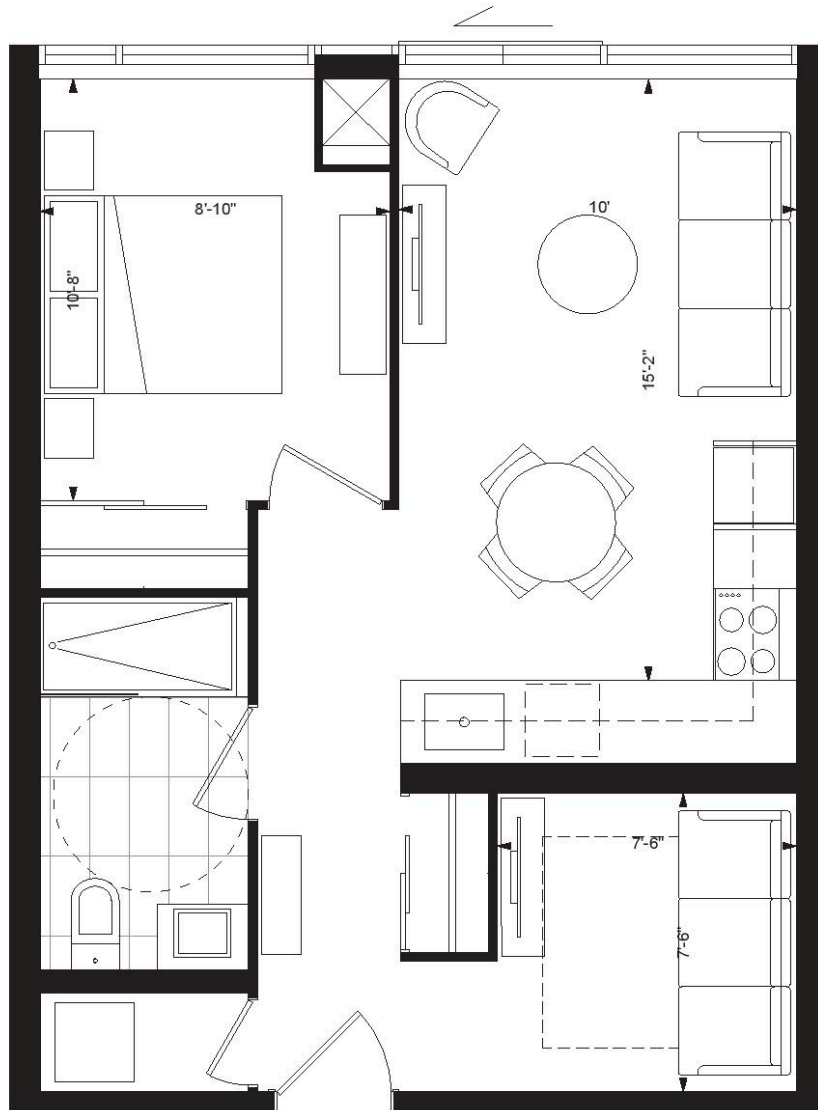

YORK_{ALT}

one bedroom + den / 531 sq. ft.

AYCCONDOS.COM